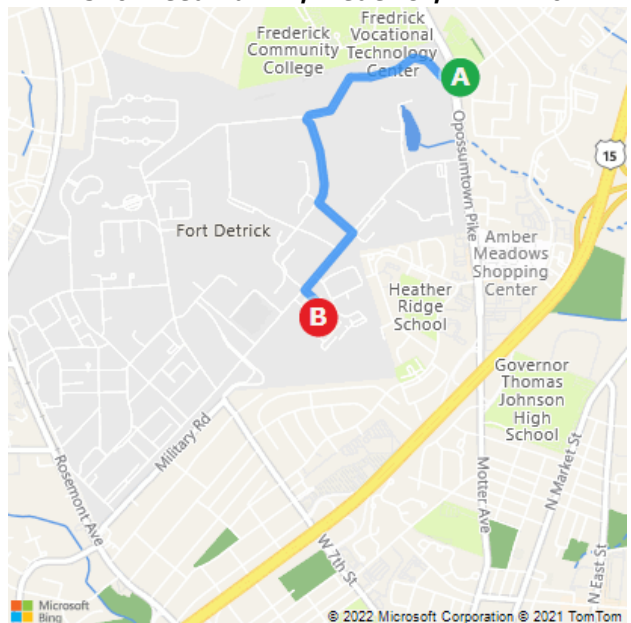

- A** 200 Amber Dr, Frederick, MD 21702
- B** 1520 Freedman Dr, Frederick, MD 21702

7 min , 1.4 miles
 Light traffic
 Via Amber Dr, Porter St
 · Local roads

A 200 Amber Dr, Frederick, MD 21702

↑	1. Head west on Amber Dr toward Opossumtown Pike	85 ft
↑	2. Continue on road • Private Road	482 ft
↑	3. Keep straight to get onto Amber Dr • Private Road	282 ft
↑	4. Keep left , heading toward Amber Dr • Private Road • Gated road	0.1 mi
↑	5. Keep straight to get onto Amber Dr • Private Road	0.3 mi
↻	6. Enter the roundabout • Private Road	243 ft
7.	Take Campus Dr • Private Road	112 ft
↗	8. Bear right onto Campus Dr • Private Road	384 ft
↗	9. Bear right toward Campus Rd • Private Road	0.2 mi
↶	10. Turn left onto Campus Rd • Private Road	430 ft
↑	11. Road name changes to Campus Dr • Private Road	312 ft

	12. Turn right onto Porter St • <i>Private Road</i>	0.2 mi
	13. Turn left onto Freedman Dr • <i>Private Road</i>	505 ft
	14. Turn right to stay on Freedman Dr • <i>Private Road</i>	200 ft
	15. Arrive at Freedman Dr The last intersection before your destination is Porter St	

B 1520 Freedman Dr, Frederick, MD 21702

A 200 Amber Dr, Frederick, MD 21702

B 1520 Freedman Dr, Frederick, MD 21702

These directions are subject to the Microsoft® Service Agreement and are for informational purposes only. No guarantee is made regarding their completeness or accuracy. Construction projects, traffic, or other events may cause actual conditions to differ from these results. Map and traffic data © 2022 TomTom.