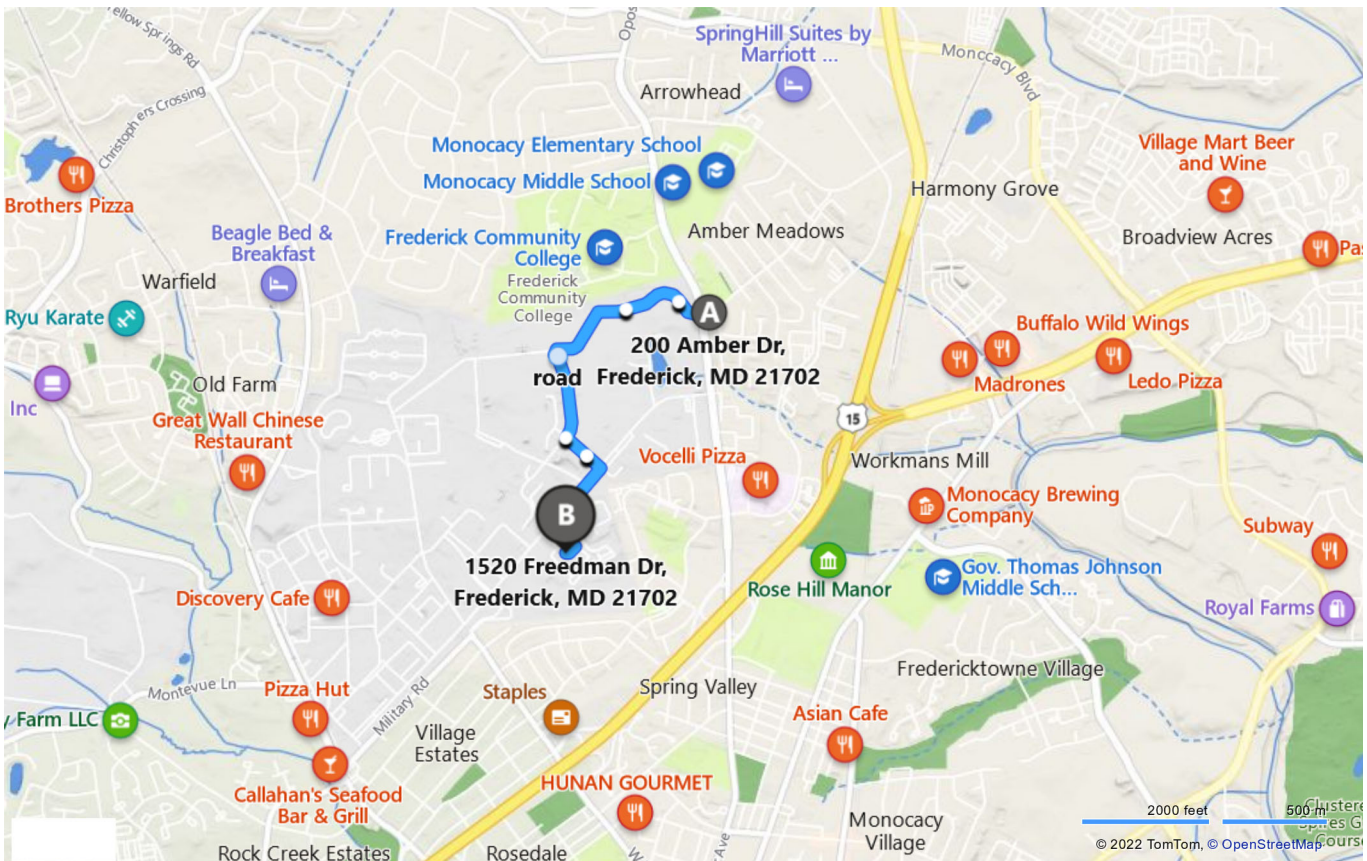

- A** 200 Amber Dr, Frederick, MD 21702
- B** 1520 Freedman Dr, Frederick, MD 21702

7 min , 1.4 miles
 Light traffic
 Via Amber Dr, Porter St
 · Local roads

A 200 Amber Dr, Frederick, MD 21702

↑	1. Head west on Amber Dr toward Opossumtown Pike	85 ft
↑	2. Continue on road • Private Road	482 ft
↑	3. Keep straight to get onto Amber Dr • Private Road	282 ft
↑	4. Keep left , heading toward Amber Dr • Private Road • Gated road	0.1 mi
↑	5. Keep straight to get onto Amber Dr • Private Road	0.3 mi
↻	6. Enter the roundabout • Private Road	243 ft
7.	Take Campus Dr • Private Road	112 ft
↗	8. Bear right onto Campus Dr • Private Road	384 ft
↗	9. Bear right toward Campus Rd • Private Road	0.2 mi
↶	10. Turn left onto Campus Rd • Private Road	430 ft
↑	11. Road name changes to Campus Dr • Private Road	312 ft

	12. Turn right onto Porter St • <i>Private Road</i>	0.2 mi
	13. Turn left onto Freedman Dr • <i>Private Road</i>	505 ft
	14. Turn right to stay on Freedman Dr • <i>Private Road</i>	200 ft
	15. Arrive at Freedman Dr The last intersection before your destination is Porter St	

B 1520 Freedman Dr, Frederick, MD 21702

A 200 Amber Dr, Frederick, MD 21702

B 1520 Freedman Dr, Frederick, MD 21702

These directions are subject to the Microsoft® Service Agreement and are for informational purposes only. No guarantee is made regarding their completeness or accuracy. Construction projects, traffic, or other events may cause actual conditions to differ from these results. Map and traffic data © 2022 TomTom.