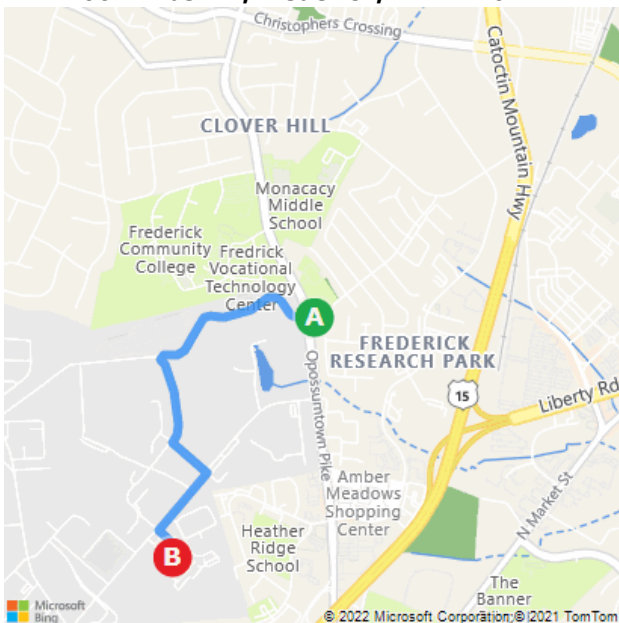

- A** 200 Amber Dr, Frederick, MD 21702
- B** 1520 Freedman Dr, Frederick, MD 21702

7 min , 1.4 miles
 Light traffic
 Via Amber Dr, Porter St
 · Local roads

A 200 Amber Dr, Frederick, MD 21702

↑	1. Head west on Amber Dr toward Opossumtown Pike	85 ft
↑	2. Continue on road • Private Road	482 ft
↑	3. Keep straight to get onto Amber Dr • Private Road	282 ft
↑	4. Keep left , heading toward Amber Dr • Private Road • Gated road	0.1 mi
↑	5. Keep straight to get onto Amber Dr • Private Road	0.3 mi
↻	6. Enter the roundabout • Private Road	243 ft
7.	Take Campus Dr • Private Road	112 ft
↗	8. Bear right onto Campus Dr • Private Road	384 ft
↗	9. Bear right toward Campus Rd • Private Road	0.2 mi
↶	10. Turn left onto Campus Rd • Private Road	430 ft
↑	11. Road name changes to Campus Dr • Private Road	312 ft

	12. Turn right onto Porter St • <i>Private Road</i>	0.2 mi
	13. Turn left onto Freedman Dr • <i>Private Road</i>	505 ft
	14. Turn right to stay on Freedman Dr • <i>Private Road</i>	200 ft
	15. Arrive at Freedman Dr The last intersection before your destination is Porter St	

B 1520 Freedman Dr, Frederick, MD 21702

A 200 Amber Dr, Frederick, MD 21702

B 1520 Freedman Dr, Frederick, MD 21702

These directions are subject to the Microsoft® Service Agreement and are for informational purposes only. No guarantee is made regarding their completeness or accuracy. Construction projects, traffic, or other events may cause actual conditions to differ from these results. Map and traffic data © 2022 TomTom.