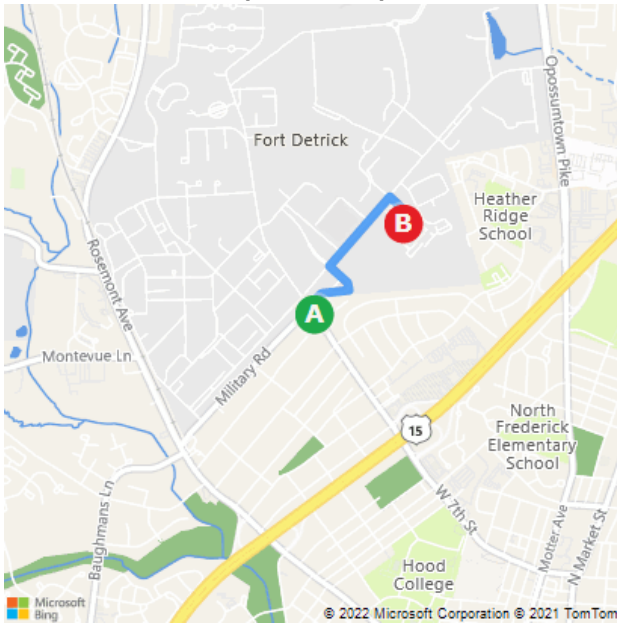

A 1706 W 7th St, Frederick, MD 21702

B 1520 Freedman Dr, Frederick, MD 21702

3 min , 0.7 miles
Light traffic (Leave at 10:23 AM)
Via Veterans Dr, Porter St
· Local roads

A 1706 W 7th St, Frederick, MD 21702

↑	1.	Head northwest on W 7th St toward Veterans Dr • Private Road • Gated road	0.3 mi
↗	2.	Turn right onto Porter St • Private Road	0.3 mi
↗	3.	Turn right onto Freedman Dr • Private Road	505 ft
↘	4.	Turn right to stay on Freedman Dr • Private Road	200 ft
	5.	Arrive at Freedman Dr The last intersection before your destination is Porter St	

B 1520 Freedman Dr, Frederick, MD 21702

A 1706 W 7th St, Frederick, MD 21702

B 1520 Freedman Dr, Frederick, MD 21702

These directions are subject to the Microsoft® Service Agreement and are for informational purposes only. No guarantee is made regarding their completeness or accuracy. Construction projects, traffic, or other events may cause actual conditions to differ from these results. Map and traffic data © 2022 TomTom.