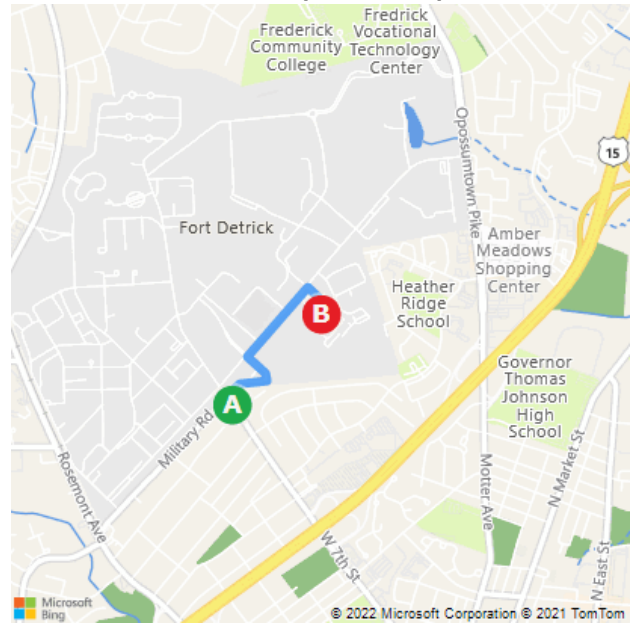

A 1706 W 7th St, Frederick, MD 21702

B 1520 Freedman Dr, Frederick, MD 21702

3 min , 0.7 miles
Light traffic (Leave at 10:23 AM)
Via Veterans Dr, Porter St
· Local roads

A 1706 W 7th St, Frederick, MD 21702

↑	1.	Head northwest on W 7th St toward Veterans Dr • Private Road • Gated road	0.3 mi
↗	2.	Turn right onto Porter St • Private Road	0.3 mi
↗	3.	Turn right onto Freedman Dr • Private Road	505 ft
↘	4.	Turn right to stay on Freedman Dr • Private Road	200 ft
	5.	Arrive at Freedman Dr The last intersection before your destination is Porter St	

B 1520 Freedman Dr, Frederick, MD 21702

A 1706 W 7th St, Frederick, MD 21702

B 1520 Freedman Dr, Frederick, MD 21702

These directions are subject to the Microsoft® Service Agreement and are for informational purposes only. No guarantee is made regarding their completeness or accuracy. Construction projects, traffic, or other events may cause actual conditions to differ from these results. Map and traffic data © 2022 TomTom.