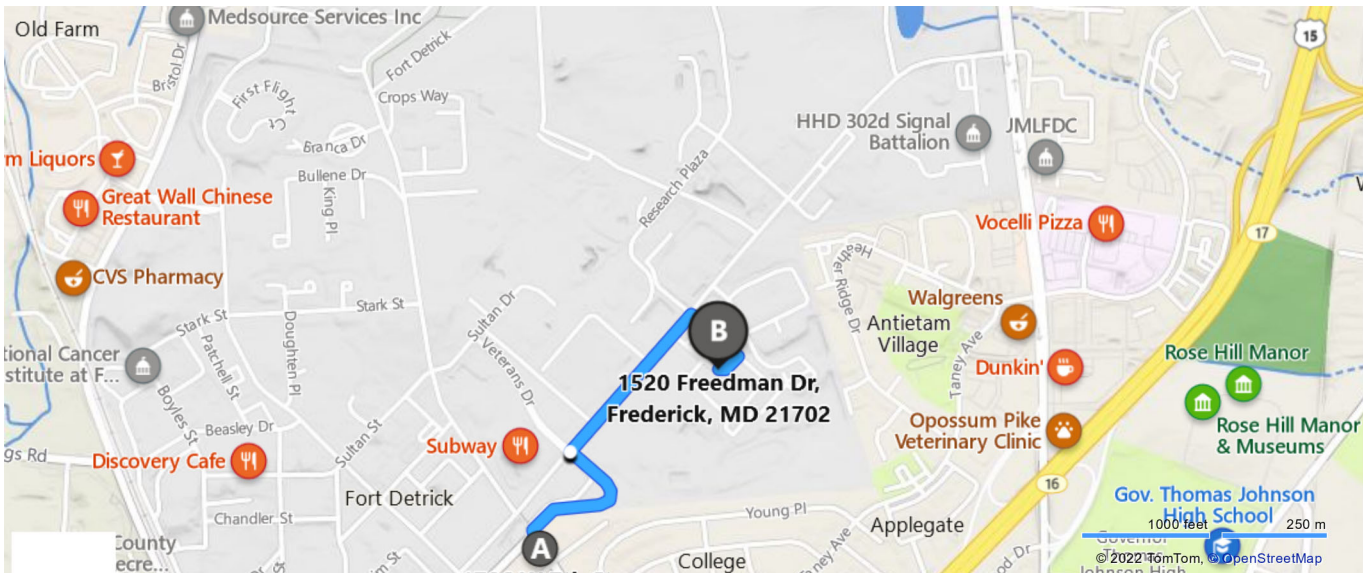

A 1706 W 7th St, Frederick, MD 21702

B 1520 Freedman Dr, Frederick, MD 21702

3 min , 0.7 miles
Light traffic (Leave at 10:23 AM)
Via Veterans Dr, Porter St
· Local roads

A 1706 W 7th St, Frederick, MD 21702

↑	1.	Head northwest on W 7th St toward Veterans Dr • Private Road • Gated road	0.3 mi
↗	2.	Turn right onto Porter St • Private Road	0.3 mi
↗	3.	Turn right onto Freedman Dr • Private Road	505 ft
↘	4.	Turn right to stay on Freedman Dr • Private Road	200 ft
	5.	Arrive at Freedman Dr The last intersection before your destination is Porter St	

B 1520 Freedman Dr, Frederick, MD 21702

A 1706 W 7th St, Frederick, MD 21702

B 1520 Freedman Dr, Frederick, MD 21702

These directions are subject to the Microsoft® Service Agreement and are for informational purposes only. No guarantee is made regarding their completeness or accuracy. Construction projects, traffic, or other events may cause actual conditions to differ from these results. Map and traffic data © 2022 TomTom.